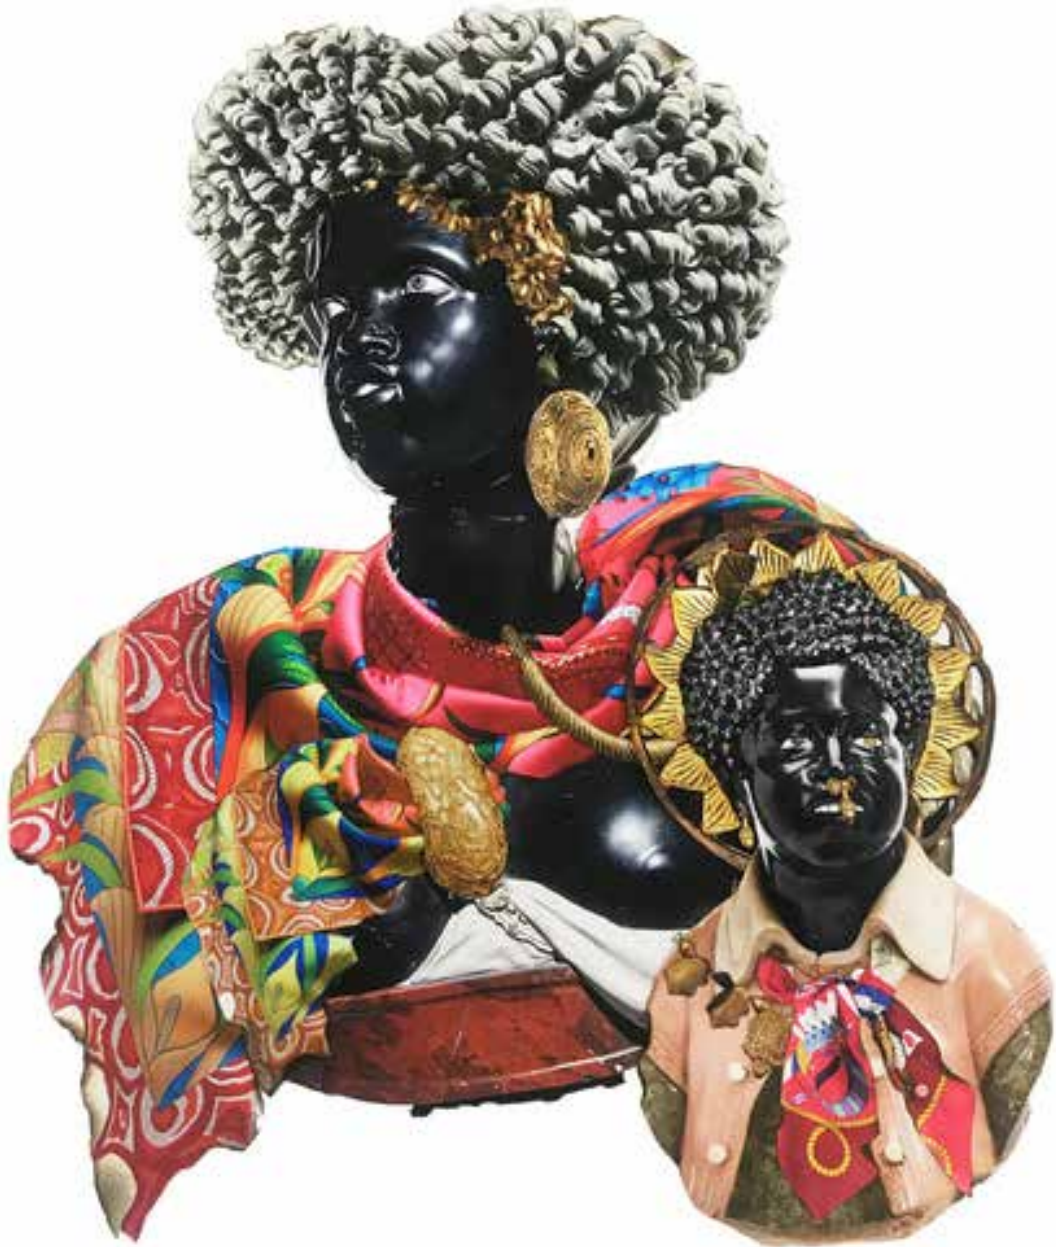

PREVIEW THE EXHIBITION ON ARTSY

in partnership with:

Art in America

MW Projects

ARTNOIR

The background of the text is an abstract artwork. It features a complex composition of colors and textures. On the right side, there are prominent, bright orange and red brushstrokes that resemble a large, stylized figure or a dense thicket of lines. The left side is dominated by dark, moody tones of blue, purple, and black, with some lighter, teal and green areas. The overall effect is one of dynamic energy and layered meaning, typical of contemporary urban or street art influences.

acrylic, enamel, graphite, ink oil pastel, plaster cast, oil stick and spray paint
on linen, canvas and plastic

56 x 56 in

Oreo

oil, oil stick, ink enamel and plastic on sewn canvas
24 x 36 in

The Anomaly of Polysemic Negro

acrylic, enamel, graphite, oil and oil stick on sewn canvas
48 x 60 in

I Ain't Mad at Ya

acrylic and oil on sewn canvas and linen
18 x 20 in

STAN SQUIREWELL

AfroSaxon III

*Mixed Media Collage
25 x 30 in*

Madonna and Child