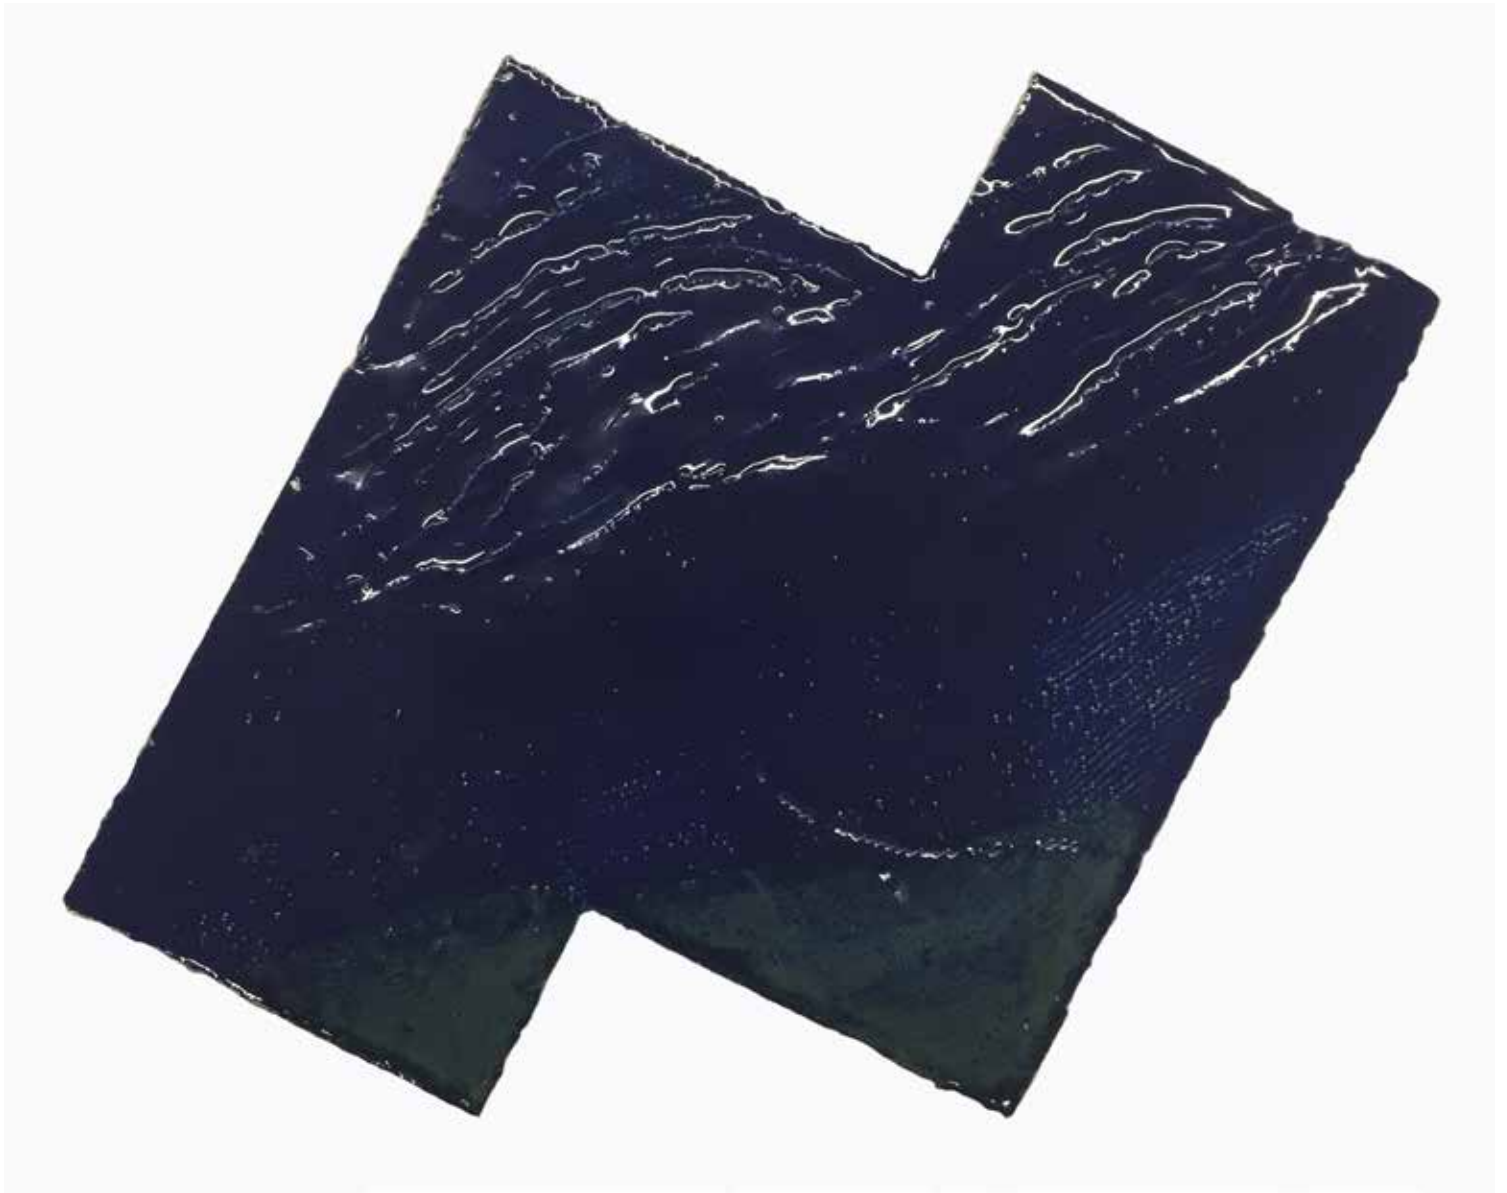

Stargazer #4

Ceramic tile
12 x 12 in