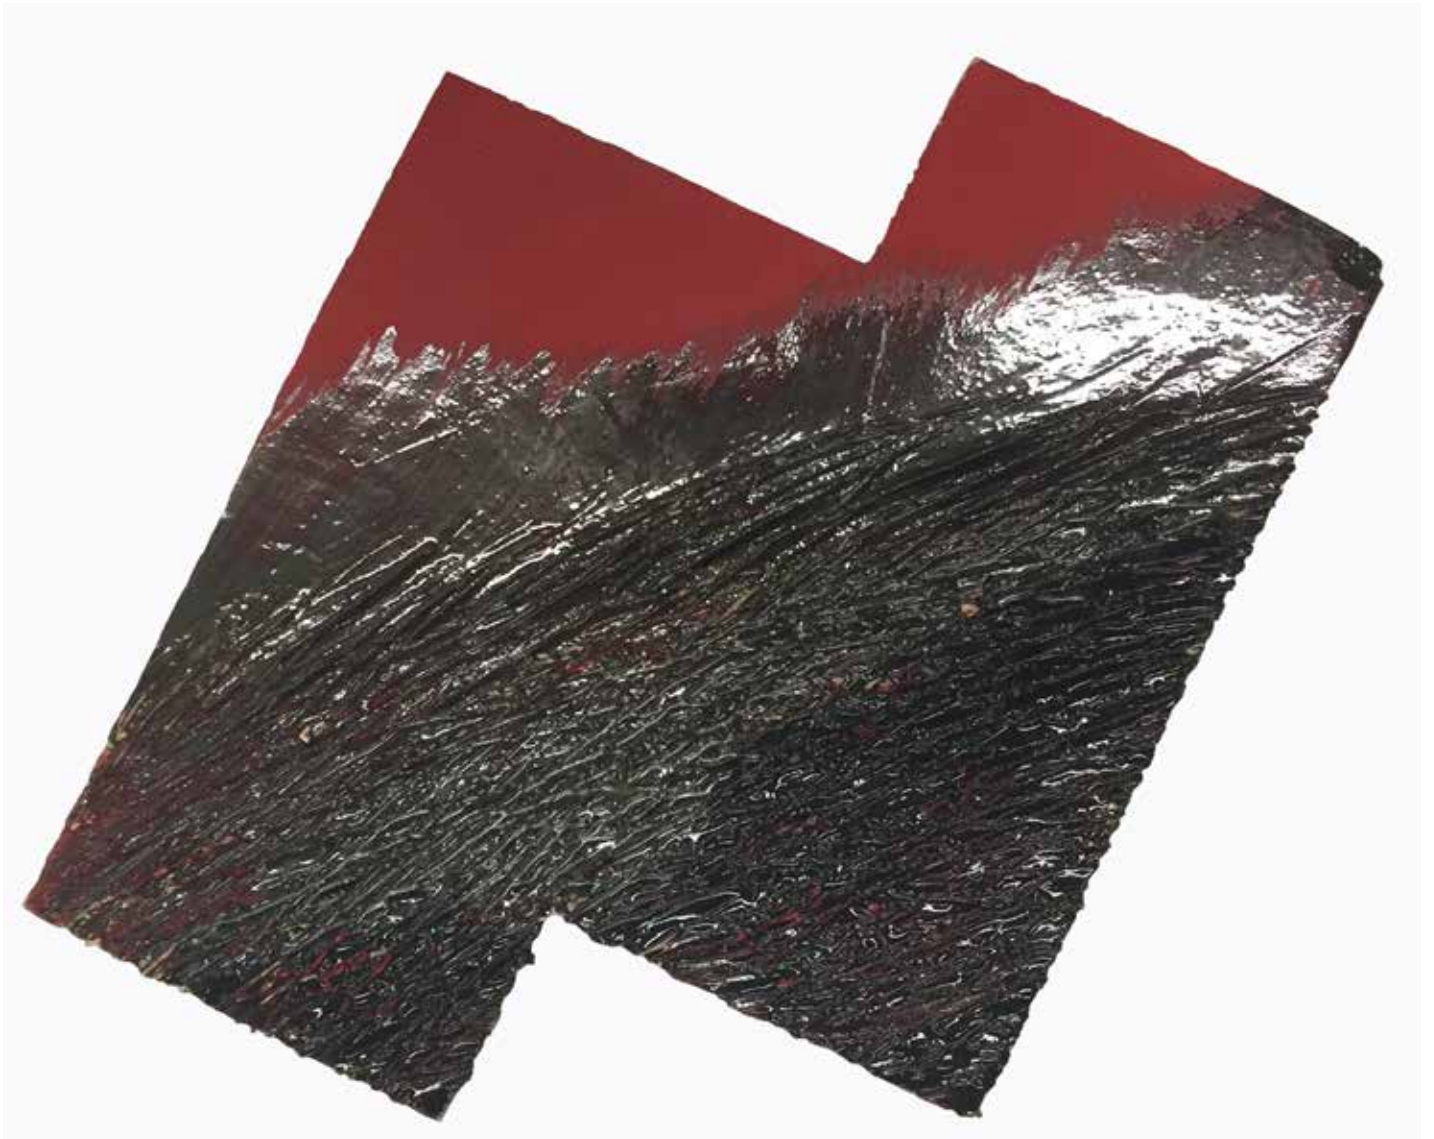

Stargazer #8

Ceramic tile
12 x 12 in