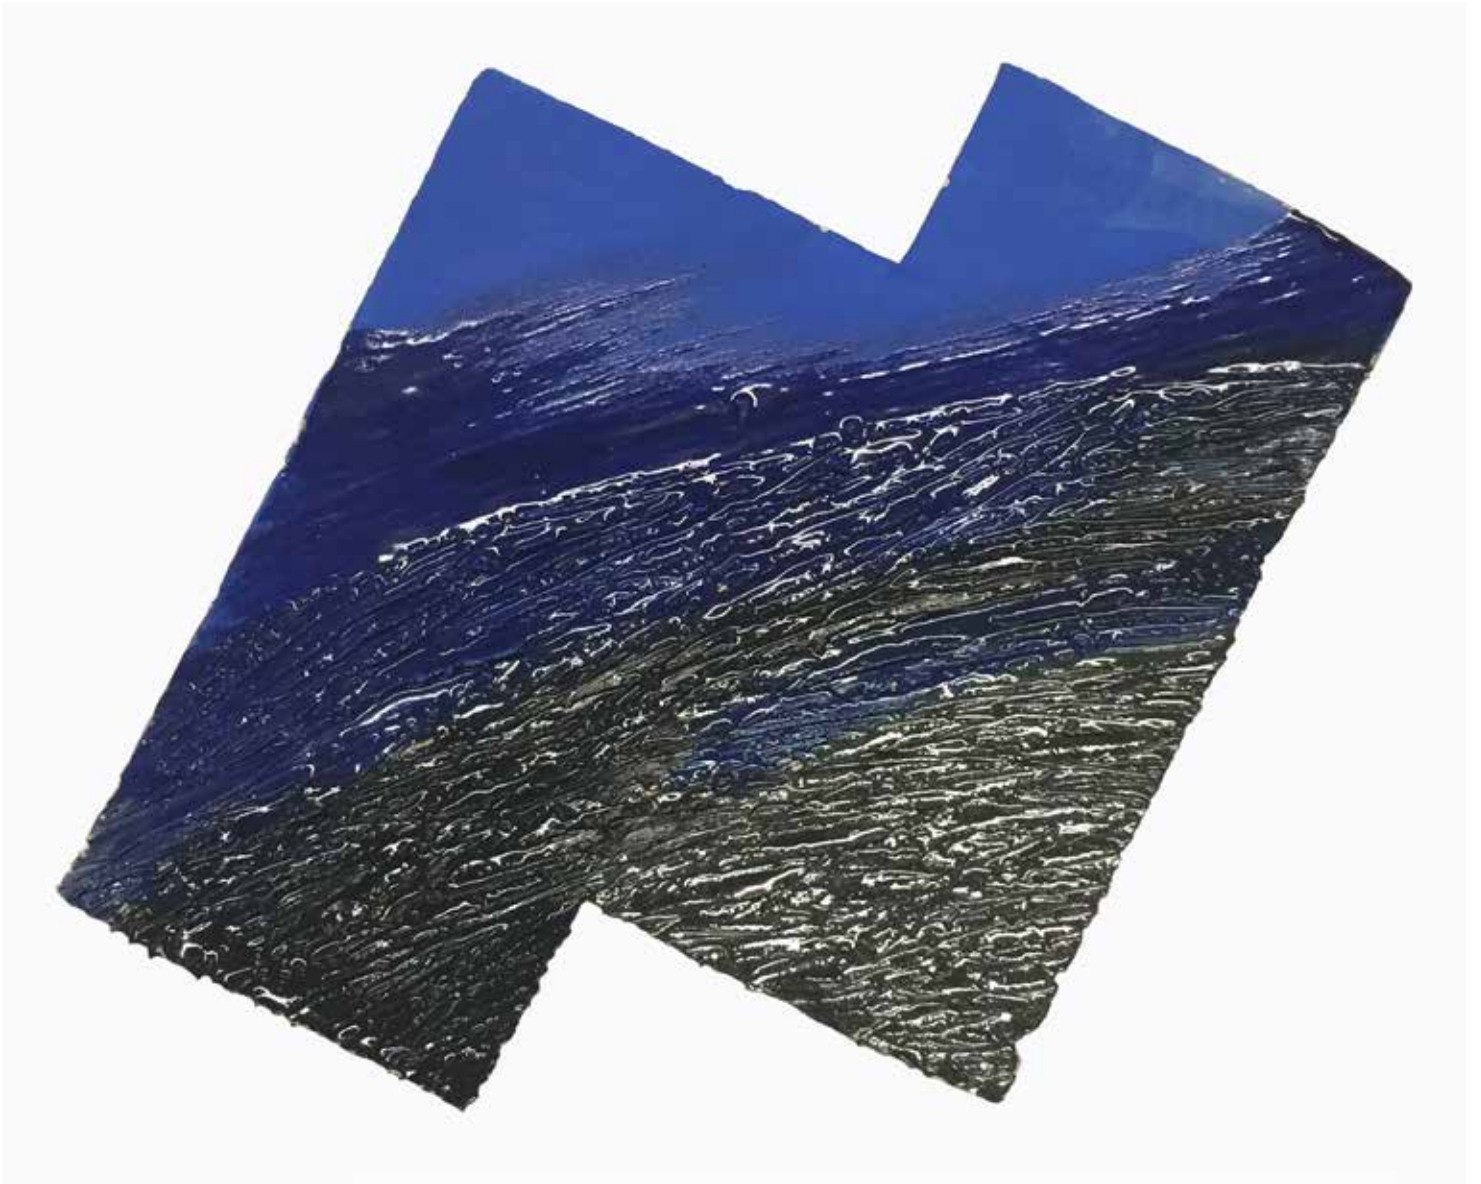

Stargazer #5

*Ceramic tile
12 x 12 in*